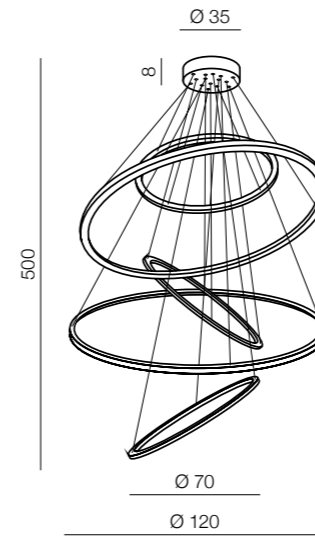

Wheel XXL

59 new

1 BLACK

2 GOLD

3 CHROME

Wheel XXL LED

- 1 AZ3137 (black)
- 2 AZ3138 (gold)
- 3 AZ3417 (chrome)

LED 190W 11400lm 3000K
metal/acrylic