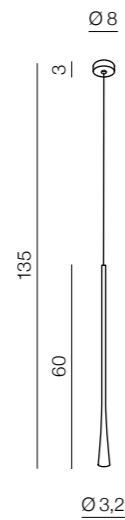

Kalia

new 58

1 WHITE

2 BROWN

3 BLACK

Kalia LED

- 1 AZ3090 (white)
- 2 AZ3091 (brown)
- 3 AZ3092 (black)

LED 7W 325lm 3000K
aluminium

Wheel XXL

59 new

1 BLACK

2 GOLD

3 CHROME

Wheel XXL LED

- 1 AZ3137 (black)
- 2 AZ3138 (gold)
- 3 AZ3417 (chrome)

LED 190W 11400lm 3000K
metal/acrylic