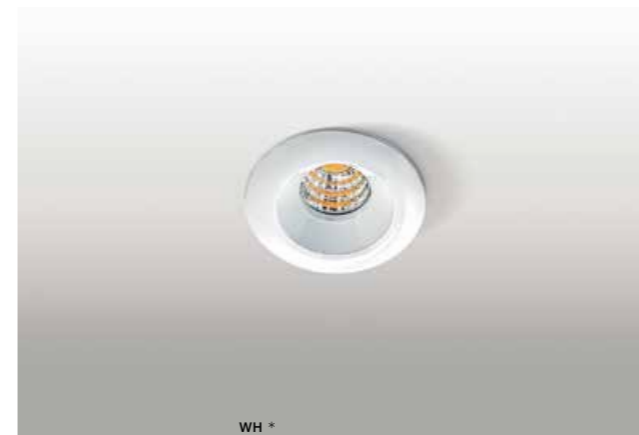

REMI

bulb not included

product code – look AZ	connect GU10 1x Max 50W
aluminium	
IP20	installation place
group energy label	inlet opening Ø9cm

COLOUR / NEW INDEX NO.

- WHITE (WH) **AZ1363**

OKA AL 3000K/ 4000K

LED integrated

product code – look AZ	LED 3W 3000K RA>90 250lm	
aluminium	LED 3W 4000K RA>90 260lm	
IP20	installation place	
group energy label	inlet opening Ø3cm	

COLOUR / NEW INDEX NO.

- WHITE 3000K (WH) **AZ2232**
- WHITE 4000K (WH) **AZ2233**

OKA AC 3000K/ 4000K

LED integrated

product code – look AZ	LED 3W 3000K RA>90 250lm	
acrylic	LED 3W 4000K RA>90 260lm	
IP20	installation place	
group energy label	inlet opening Ø3cm	

COLOUR / NEW INDEX NO.