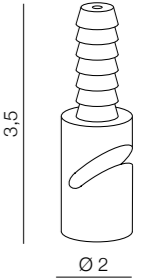

**Ziko Glass**

- 1 AZ3413 (yellow)
  - 2 AZ3414 (blue)
  - 3 AZ3415 (smoky)
  - 4 AZ3416 (clear)
- glass

**Ziko GU10 3 meters**  
AZ3411  
(black)  
GU10 1x Max 35W only LED  
aluminium

**Ziko GU10 6 meters**  
AZ3412  
(black)  
GU10 1x Max 35W only LED  
aluminium

**Ziko Base 1**  
AZ3408 (black)  
aluminium

**Ziko Base 20**  
AZ3410 (black)  
Max 20x input for Ziko meters  
aluminium

**Ziko Base 20**  
AZ3410 (black)  
Max 20x input for Ziko meters  
aluminium

**Ziko Holder**  
AZ2681 (black)  
aluminium