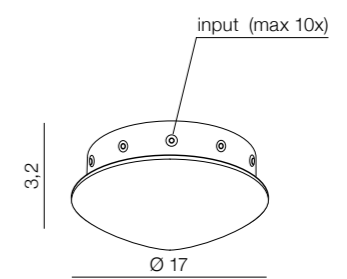

**Ziko Glass**

- 1 AZ3413 (yellow)
  - 2 AZ3414 (blue)
  - 3 AZ3415 (smoky)
  - 4 AZ3416 (clear)
- glass

**Ziko GU10 3 meters**  
AZ3411  
(black)  
GU10 1x Max 35W only LED  
aluminium

**Ziko GU10 6 meters**  
AZ3412  
(black)  
GU10 1x Max 35W only LED  
aluminium

**Ziko Base 1**  
AZ3408 (black)  
aluminium

**Ziko Base 20**  
AZ3410 (black)  
Max 20x input for Ziko meters  
aluminium

**Ziko Base 20**  
AZ3410 (black)  
Max 20x input for Ziko meters  
aluminium

**Ziko Holder**  
AZ2681 (black)  
aluminium