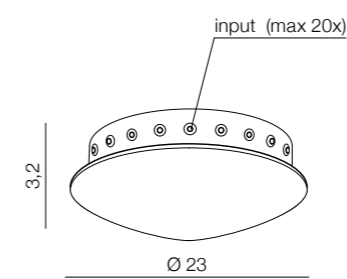

**Ziko Glass**

- 1 AZ3413 (yellow)
  - 2 AZ3414 (blue)
  - 3 AZ3415 (smoky)
  - 4 AZ3416 (clear)
- glass

**Ziko GU10 3 meters**  
AZ3411  
(black)  
GU10 1x Max 35W only LED  
aluminium

**Ziko GU10 6 meters**  
AZ3412  
(black)  
GU10 1x Max 35W only LED  
aluminium

**Ziko Base 1**  
AZ3408 (black)  
aluminium

**Ziko Base 20**  
AZ3410 (black)  
Max 20x input for Ziko meters  
aluminium

**Ziko Base 20**  
AZ3410 (black)  
Max 20x input for Ziko meters  
aluminium

**Ziko Holder**  
AZ2681 (black)  
aluminium