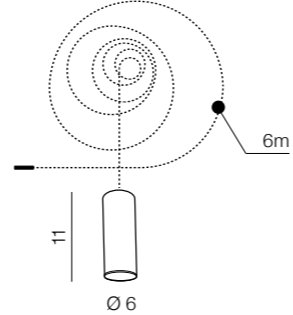

Ziko GU10 6 meters
AZ3412
(black)
GU10 1x Max 35W only LED
aluminium