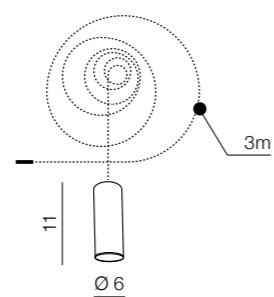

**Ziko Glass**

- 1 AZ3413 (yellow)
  - 2 AZ3414 (blue)
  - 3 AZ3415 (smoky)
  - 4 AZ3416 (clear)
- glass

**Ziko GU10 3 meters**  
AZ3411  
(black)  
GU10 1x Max 35W only LED  
aluminium

**Ziko GU10 6 meters**  
AZ3412  
(black)  
GU10 1x Max 35W only LED  
aluminium

**Ziko Base 1**  
AZ3408 (black)  
aluminium

**Ziko Base 20**  
AZ3410 (black)  
Max 20x input for Ziko meters  
aluminium

**Ziko Base 20**  
AZ3410 (black)  
Max 20x input for Ziko meters  
aluminium

**Ziko Holder**  
AZ2681 (black)  
aluminium