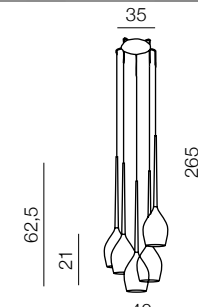

Izza 5

- 1 AZ0311 (shiny white)
- 2 AZ0312 (shiny black)
- 3 AZ1231 (amber)
- 4 AZ1222 (olive)
- **new** 5 AZ2939 (smoky)

E14 5x 50W
metal/glass