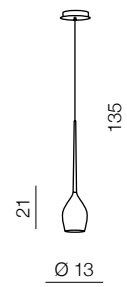

Izza 1

- 1 AZ0131 (shiny white)
- 2 AZ0130 (shiny black)
- 3 AZ1221 (amber)
- 4 AZ1220 (olive)
- **new** 5 AZ2936 (smoky)

E14 1x 50W
metal/glass