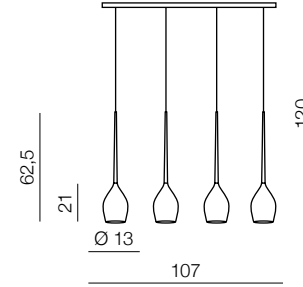

Izza 4

- 1 AZ0101 (shiny white)
- 2 AZ0100 (shiny black)
- 3 AZ1227 (amber)
- 4 AZ1228 (olive)
- **new** 5 AZ2938 (smoky)

E14 4x 50W
metal/glass