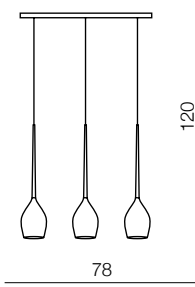

Izza

1 SHINY WHITE

2 SHINY BLACK

3 AMBER

4 OLIVE

5 SMOKY

Izza wall

- 1 AZ0099 (shiny white)
- 2 AZ0098 (shiny black)
- 3 AZ1219 (amber)
- 4 AZ1226 (olive)
- new** 5 AZ2941 (smoky)

G4 1x 40W
metal/glass

Izza

- 1 AZ1077 (shiny white)
- 2 AZ1076 (shiny black)
- 3 AZ1078 (amber)
- 4 AZ1079 (olive)

E14 1x 50W
metal/glass

Izza 3

- 1 AZ2322 (amber)
- 2 AZ2323 (olive)
- 3 AZ2321 (shiny black)
- 4 AZ2320 (shiny white)
- new** 5 AZ2937 (smoky)