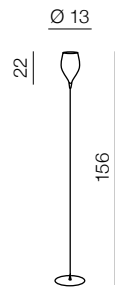

Izza

1 SHINY WHITE

2 SHINY BLACK

3 AMBER

4 OLIVE

5 SMOKY

Izza wall

- 1 AZ0099 (shiny white)
- 2 AZ0098 (shiny black)
- 3 AZ1219 (amber)
- 4 AZ1226 (olive)
- new** 5 AZ2941 (smoky)

G4 1x 40W
metal/glass

Izza

- 1 AZ1077 (shiny white)
- 2 AZ1076 (shiny black)
- 3 AZ1078 (amber)
- 4 AZ1079 (olive)

E14 1x 50W
metal/glass

Izza 3

- 1 AZ2322 (amber)
- 2 AZ2323 (olive)
- 3 AZ2321 (shiny black)
- 4 AZ2320 (shiny white)
- new** 5 AZ2937 (smoky)