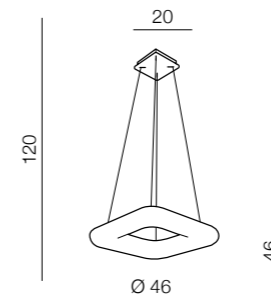

CCT = 2700÷6000K Dimmable Remote Control

**Donut Square Top CCT 46 LED**

**AZ2664**  
LED integrated  
LED 80W 6800lm  
CCT 2700-6000K dimm  
power dimmable  
acryl

**Donut Square Top CCT 60 LED**

**AZ2665**  
LED integrated  
LED 84W 7140lm  
CCT 2700-6000K dimm  
power dimmable  
acryl