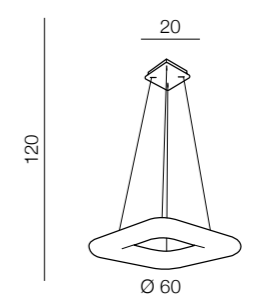

Donut Square Pendant CCT 60 LED

AZ2667
LED integrated
LED 84W 7140lm
CCT 2700-6000K dimm
power dimmable
acryl