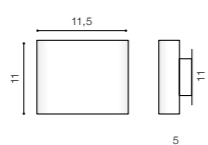

LATONA

Indoor wall lamps

LATONA LED integrated

product code – look AZ	LED 10W 800lm 3000K	
aluminium		
IP20	installation place	
group energy label		

COLOUR / NEW INDEX NO.

- BLACK (BK) **AZ2204**
- WHITE (WH) **AZ2205**