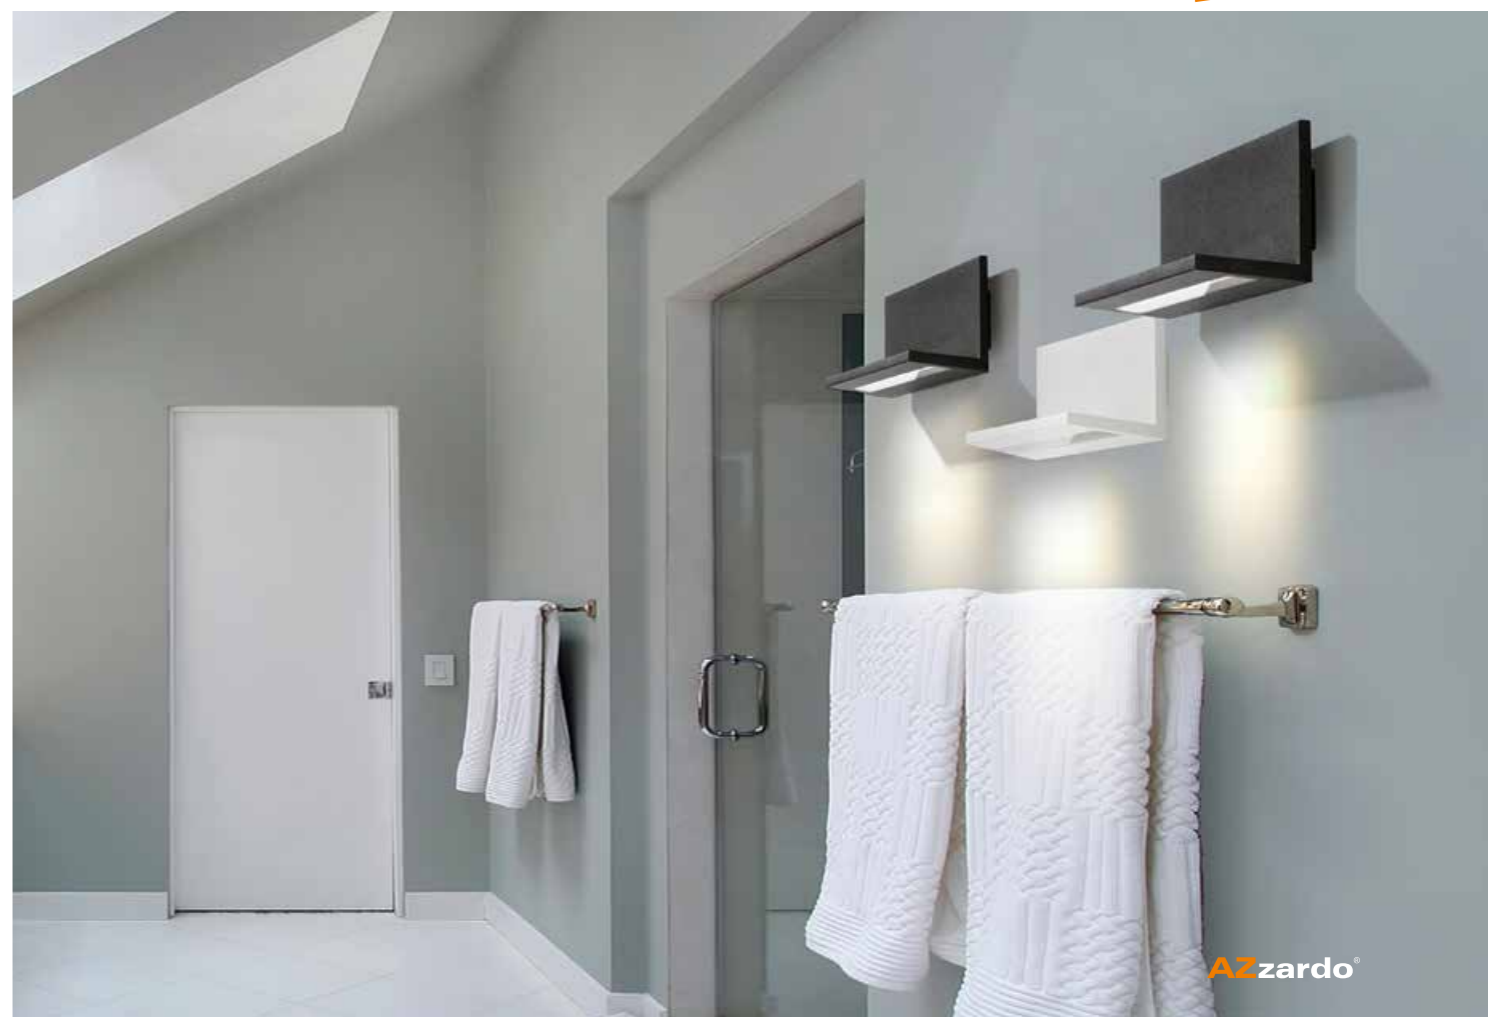

LATONA

Indoor wall lamps

LATONA LED integrated

product code – look AZ	LED 10W 800lm 3000K	
aluminium		
IP20	installation place	
group energy label		

COLOUR / NEW INDEX NO.

- BLACK (BK) **AZ2204**
- WHITE (WH) **AZ2205**