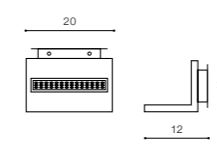

LATONA

Indoor wall lamps

LATONA LED integrated

product code – look AZ	LED 10W 800lm 3000K	
aluminium		
IP20	installation place	
group energy label		

COLOUR / NEW INDEX NO.

- BLACK (BK) **AZ2204**
- WHITE (WH) **AZ2205**