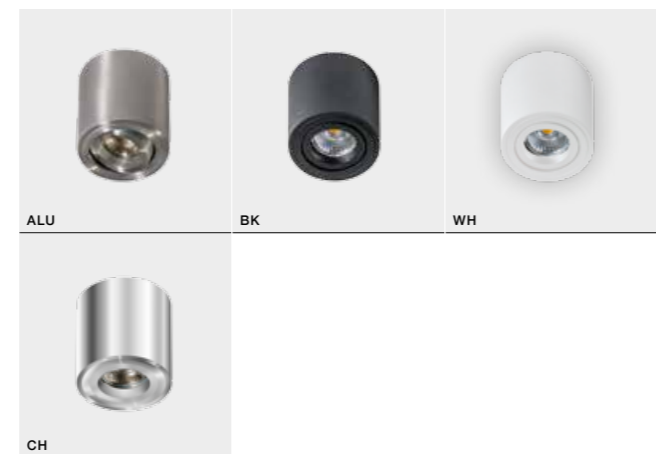

MINI BROSS

4

Exposed downlights

MINI BROSS

bulb not included

product code – look AZ	LED connect GU10 1x Max.50W	
aluminium		
IP20	installation place	
group energy label		

COLOUR / NEW INDEX NO.

- ALUMINIUM (ALU) **AZ1756**
- BLACK (BK) **AZ1710**
- WHITE (WH) **AZ1711**
- CHROME (CH) **AZ1757**

MINI ELOY

5

Exposed downlights

MINI ELOY

bulb not included

product code – look AZ	LED connect GU10 1x Max. 50W	
aluminium		
IP20	installation place	
group energy label		

COLOUR / NEW INDEX NO.

- ALUMINIUM (ALU) **AZ1754**
- BLACK (BK) **AZ1712**
- WHITE (WH) **AZ1713**
- CHROME (CH) **AZ1755**