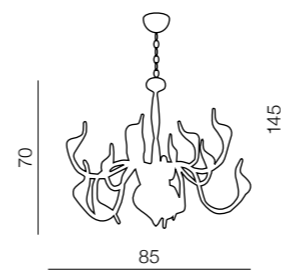

Snake Wall

AZ2569
(gold)
G4 2x 20W 12V
metal/chrome/painting

Snake

AZ2568
(gold)
G4 12x 20W 12V
metal/chrome/painting

Snake 2

- 1 AZ0043 (chrome)
- 2 AZ0172 (white)
- 3 AZ1048 (black)

G4 15x 10W 12V
metal/chrome/painting

Snake

- 1 AZ0044 (chrome)
- 2 AZ0045 (white)
- 3 AZ1017 (black)

G4 12x 20W 12V
metal/chrome/painting

Snake wall

- 1 AZ0046 (chrome)
- 2 AZ0047 (white)
- 3 AZ1018 (black)

G4 2x 20W 12V
metal/chrome/painting