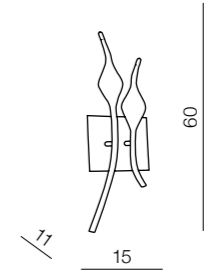

Snake Wall

AZ2569
(gold)
G4 2x 20W 12V
metal/chrome/painting

Snake

AZ2568
(gold)
G4 12x 20W 12V
metal/chrome/painting

Snake 2

- 1 AZ0043 (chrome)
- 2 AZ0172 (white)
- 3 AZ1048 (black)

G4 15x 10W 12V
metal/chrome/painting

Snake

- 1 AZ0044 (chrome)
- 2 AZ0045 (white)
- 3 AZ1017 (black)

G4 12x 20W 12V
metal/chrome/painting

Snake wall

- 1 AZ0046 (chrome)
- 2 AZ0047 (white)
- 3 AZ1018 (black)

G4 2x 20W 12V
metal/chrome/painting