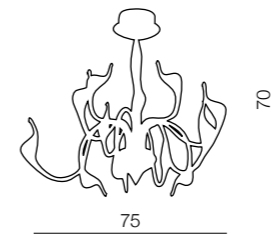

Snake Wall

AZ2569
(gold)
G4 2x 20W 12V
metal/chrome/painting

Snake

AZ2568
(gold)
G4 12x 20W 12V
metal/chrome/painting

Snake 2

- 1 AZ0043 (chrome)
- 2 AZ0172 (white)
- 3 AZ1048 (black)

G4 15x 10W 12V
metal/chrome/painting