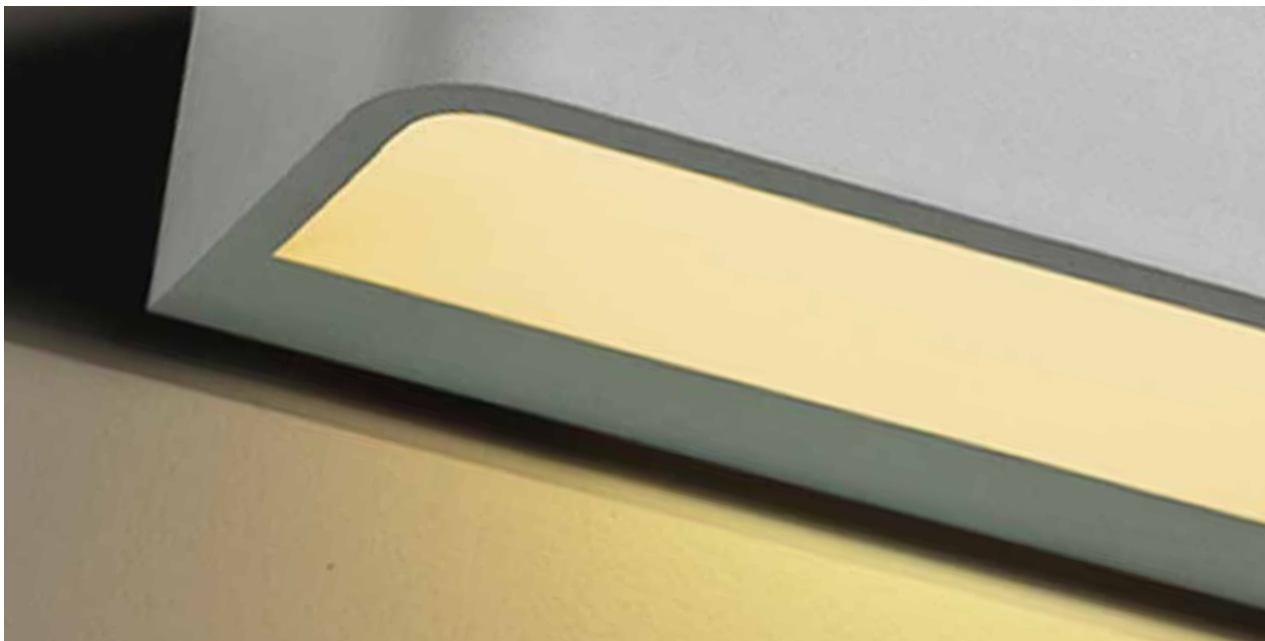

# Archo

325

1 ALUMINIUM

2 CHROME