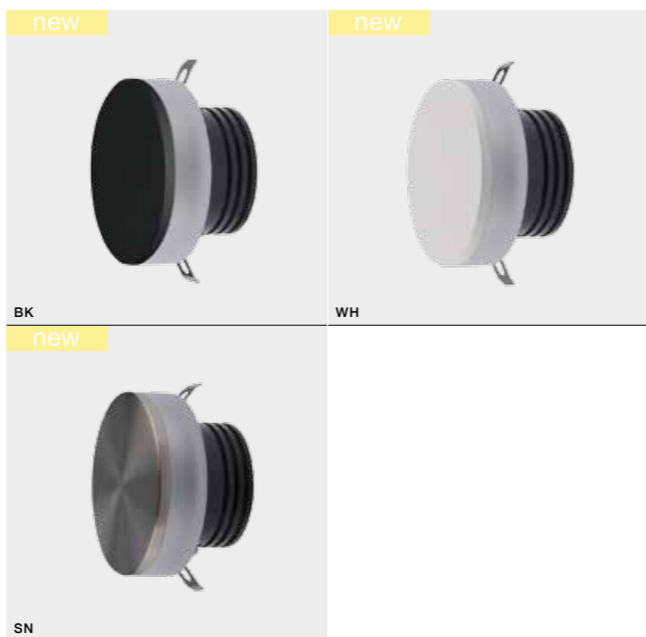

TAZ

LED integrated

product code – look AZ	LED 1W 85lm 4000K	
aluminium / acrylic		
IP20	installation place	
group energy label	inlet opening	

COLOUR / NEW INDEX NO.

- BLACK (BK) **AZ3369**
- WHITE (WH) **AZ3370**
- SATIN NICKEL (SN) **AZ3371**

OZ

LED integrated

product code – look AZ	LED 1W 85lm 4000K	
metal / aluminium		
IP20	installation place	
group energy label	inlet opening	

COLOUR / NEW INDEX NO.

- BLACK (BK) **AZ3372**
- WHITE (WH) **AZ3373**
- SATIN NICKEL (SN) **AZ3374**