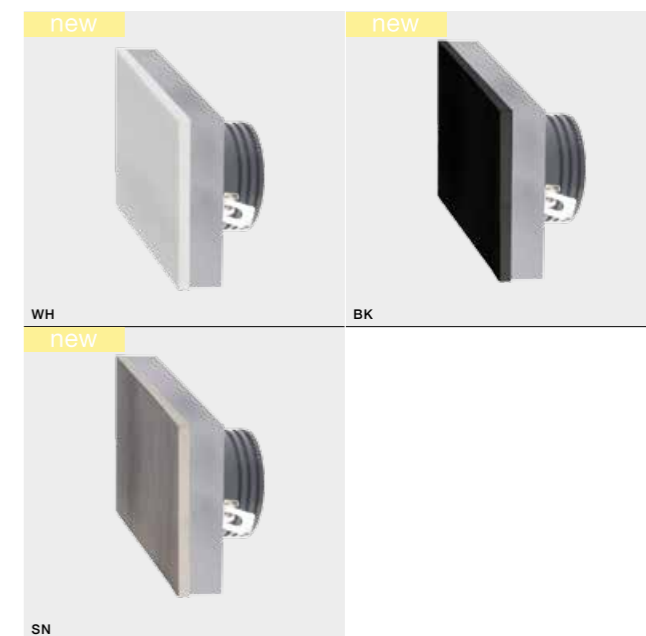

TAZ

LED integrated

product code – look AZ	LED 1W 85lm 4000K	
aluminium / acrylic		
IP20	installation place	
group energy label	inlet opening	

COLOUR / NEW INDEX NO.

- BLACK (BK) **AZ3369**
- WHITE (WH) **AZ3370**
- SATIN NICKEL (SN) **AZ3371**

OZ

LED integrated

product code – look AZ	LED 1W 85lm 4000K	
metal / aluminium		
IP20	installation place	
group energy label	inlet opening	

COLOUR / NEW INDEX NO.

- BLACK (BK) **AZ3372**
- WHITE (WH) **AZ3373**
- SATIN NICKEL (SN) **AZ3374**