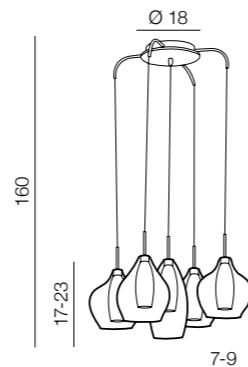

# Amber MILANO

new 118

1 CHROME

2 CLEAR

3 COPPER

**Amber milano 1**

- 1 **AZ2148** (chrome)
- new 2 **AZ3074** (clear)
- new 3 **AZ3077** (copper)

G9 1x 40W only LED  
metal/chrome/glass

**Amber milano 3**

- 1 **AZ2149** (chrome)
- new 2 **AZ3075** (clear)
- new 3 **AZ3078** (copper)

G9 3x 40W only LED  
metal/chrome/glass

**Amber milano**

- 1 **AZ0722** (chrome)
- new 2 **AZ3076** (clear)
- new 3 **AZ3172** (copper)

G9 5x 40W only LED  
metal/chrome/glass

**Amber milano 9**

- new 1 **AZ3673** (chrome)
- new 2 **AZ3102** (clear)
- new 3 **AZ3134** (copper)

G9 9x 40W only LED  
metal/chrome/glass