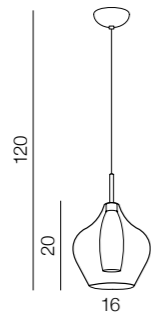

# Amber MILANO

new 118

1 CHROME

2 CLEAR

3 COPPER

**Amber milano 1**

- 1 **AZ2148** (chrome)
- new 2 **AZ3074** (clear)
- new 3 **AZ3077** (copper)

G9 1x 40W only LED  
metal/chrome/glass

**Amber milano 3**

- 1 **AZ2149** (chrome)
- new 2 **AZ3075** (clear)
- new 3 **AZ3078** (copper)

G9 3x 40W only LED  
metal/chrome/glass

**Amber milano**

- 1 **AZ0722** (chrome)
- new 2 **AZ3076** (clear)
- new 3 **AZ3172** (copper)

G9 5x 40W only LED  
metal/chrome/glass

**Amber milano 9**

- new 1 **AZ3673** (chrome)
- new 2 **AZ3102** (clear)
- new 3 **AZ3134** (copper)

G9 9x 40W only LED  
metal/chrome/glass