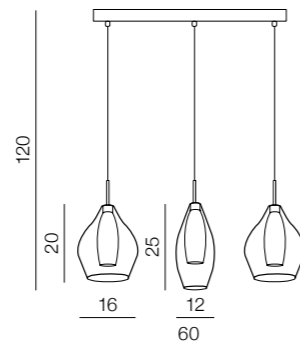

# Amber MILANO

new 118

1 CHROME

2 CLEAR

3 COPPER

**Amber milano 1**

- 1 **AZ2148** (chrome)
- new 2 **AZ3074** (clear)
- new 3 **AZ3077** (copper)

G9 1x 40W only LED  
metal/chrome/glass

**Amber milano 3**

- 1 **AZ2149** (chrome)
- new 2 **AZ3075** (clear)
- new 3 **AZ3078** (copper)

G9 3x 40W only LED  
metal/chrome/glass

**Amber milano**

- 1 **AZ0722** (chrome)
- new 2 **AZ3076** (clear)
- new 3 **AZ3172** (copper)