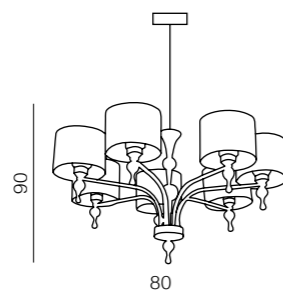

# Impress

38

1 WHITE

2 BLACK

3 BROWN

E27

### Impress table

- 1 AZ1107 WH (white)
- 2 AZ0502 BK (black)
- 3 AZ2903 (brown)

E27 1x 50W  
metal/chrome/acryl/fabric

### Impress wall

- 1 AZ0503 WH (white)
- 2 AZ0501 BK (black)
- 3 AZ2904 BN (brown)

E27 1x 50W  
metal/chrome/acryl/fabric