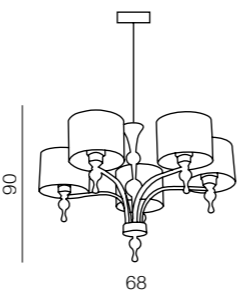

Impress 5

- 1 AZ1007 WH (white)
- 2 AZ0499 BK (black)
- 3 AZ2901 BN (brown)

E27 5x 50W
metal/chrome/acryl/fabric