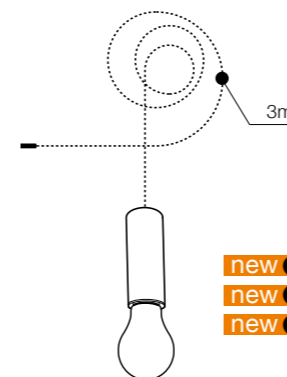

- 1 AZ2681 (black)
- new 2 AZ3117 (white)
- new 3 AZ3554 (antique)

aluminium

Ziko Base 1

- new 1 AZ3408 (black)
- new 2 AZ3119 (white)
- new 3 AZ3459 (antique)

aluminium

Ziko Base 10

- 1 AZ2905 (black)
- new 2 AZ3409 (white)
- new 3 AZ3460 (antique)

Max 10x input for Ziko meters
aluminium

Ziko Base 20

AZ3410 (black)
Max 20x input for Ziko meters
aluminium

Ziko E27 3 meters

- new 1 AZ3115 (black)
- new 2 AZ3114 (white)
- new 3 AZ3455 (antique)

E27 Only Led Max 35W
aluminium