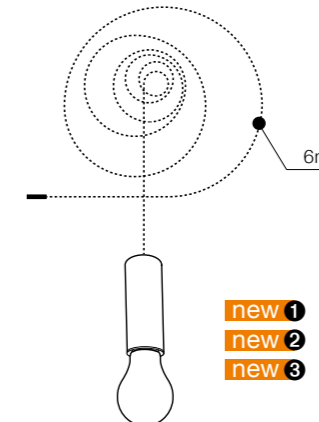

Max 10x input for Ziko meters
aluminium

Ziko Base 20

AZ3410 (black)
Max 20x input for Ziko meters
aluminium

Ziko E27 3 meters

- new 1 AZ3115 (black)
- new 2 AZ3114 (white)
- new 3 AZ3455 (antique)

E27 Only Led Max 35W
aluminium

Ziko E27 6 meters

- new 1 AZ3116 (black)
- new 2 AZ3113 (white)
- new 3 AZ3456 (antique)

E27 Only Led Max 35W
aluminium