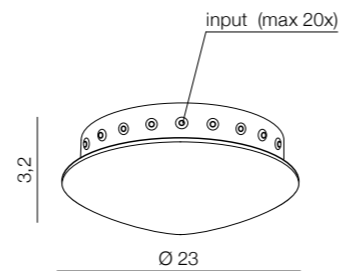

Max 10x input for Ziko meters
aluminium

Ziko Base 20

AZ3410 (black)
Max 20x input for Ziko meters
aluminium

Ziko E27 3 meters

- new 1 AZ3115 (black)
- new 2 AZ3114 (white)
- new 3 AZ3455 (antique)

E27 Only Led Max 35W
aluminium