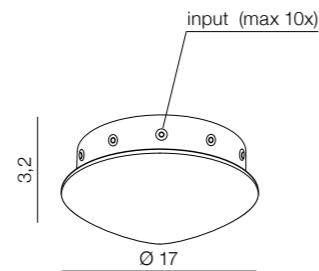

Ziko Base 1

- new 1 AZ3408 (black)
- new 2 AZ3119 (white)
- new 3 AZ3459 (antique)

aluminium

Ziko Base 10

- 1 AZ2905 (black)
- new 2 AZ3409 (white)
- new 3 AZ3460 (antique)

Max 10x input for Ziko meters
aluminium