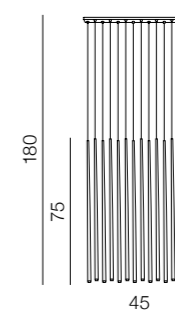

- 1 AZ3155 (black)
- 2 AZ3156 (gold)
- 3 AZ3157 (white)
- 4 AZ3418 (chrome)

LED 3W 200lm 3000K
metal/acrylic

Louise 12 LED

- 1 AZ3419 (black)
- 2 AZ3420 (gold)
- 3 AZ3421 (white)
- 4 AZ3422 (chrome)

LED 36W 2400lm 3000K
metal/acrylic