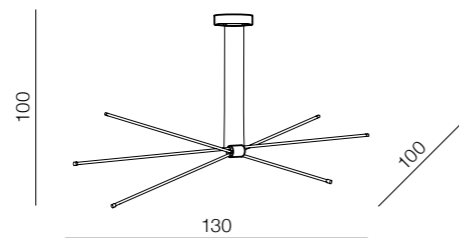

Arms spread adjust

Jax pendant LED

AZ3135

LED 33W 1600lm 3000K
metal/silicone

Jax floor LED

AZ3136

LED 25W 1035lm 3000K
metal/silicone

Louise LED