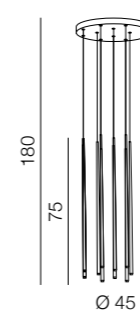

Arms spread adjust

Jax pendant LED

AZ3135

LED 33W 1600lm 3000K
metal/silicone

Jax floor LED

AZ3136

LED 25W 1035lm 3000K
metal/silicone

Louise LED

- 1 AZ3155 (black)
- 2 AZ3156 (gold)
- 3 AZ3157 (white)
- 4 AZ3418 (chrome)

LED 3W 200lm 3000K
metal/acrylic

Louise 12 LED

- 1 AZ3419 (black)
- 2 AZ3420 (gold)
- 3 AZ3421 (white)
- 4 AZ3422 (chrome)

LED 36W 2400lm 3000K
metal/acrylic

Louise 14 LED

- 1 AZ3423 (black)
- 2 AZ3424 (gold)
- 3 AZ3425 (white)
- 4 AZ3426 (chrome)

LED 45W 2800lm 3000K
metal/acrylic

1 BLACK

2 GOLD

3 WHITE

4 CHROME