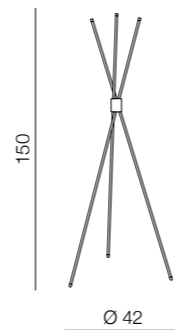

Arms spread adjust

Jax pendant LED

AZ3135

LED 33W 1600lm 3000K
metal/silicone

Jax floor LED

AZ3136

LED 25W 1035lm 3000K
metal/silicone

Louise LED

- 1 AZ3155 (black)
- 2 AZ3156 (gold)
- 3 AZ3157 (white)
- 4 AZ3418 (chrome)

LED 3W 200lm 3000K
metal/acrylic

Louise 12 LED

- 1 AZ3419 (black)
- 2 AZ3420 (gold)
- 3 AZ3421 (white)
- 4 AZ3422 (chrome)

LED 36W 2400lm 3000K
metal/acrylic

Louise 14 LED

- 1 AZ3423 (black)
- 2 AZ3424 (gold)
- 3 AZ3425 (white)
- 4 AZ3426 (chrome)

LED 45W 2800lm 3000K
metal/acrylic

1 BLACK

2 GOLD

3 WHITE

4 CHROME