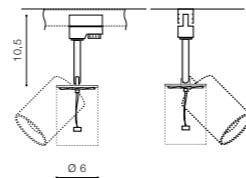

EREBUS TRACK

product code – look <b>AZ</b>	LED GU10 1xMax 35W	bulb not included
aluminium		
IP20	installation place: Track Electric 3 Line	
group energy label		

COLOUR / NEW INDEX NO.

- WHITE (WH) ..... **AZ3390**
- BLACK (BK) ..... **AZ3391**

\* EXPLANATION SHORT CODE PAGE 218

EXO 1

product code – look <b>AZ</b>	LED connect GU10 1x Max 35W	bulb not included
aluminium		
IP20	installation place	
group energy label		

COLOUR / NEW INDEX NO.

- BLACK (BK) ..... **AZ3193**
- WHITE (WH) ..... **AZ3194**

EXO 2

product code – look <b>AZ</b>	LED connect GU10 2x Max 35W	bulb not included
aluminium		
IP20	installation place	
group energy label		

COLOUR / NEW INDEX NO.

- BLACK (BK) ..... **AZ3195**
- WHITE (WH) ..... **AZ3196**