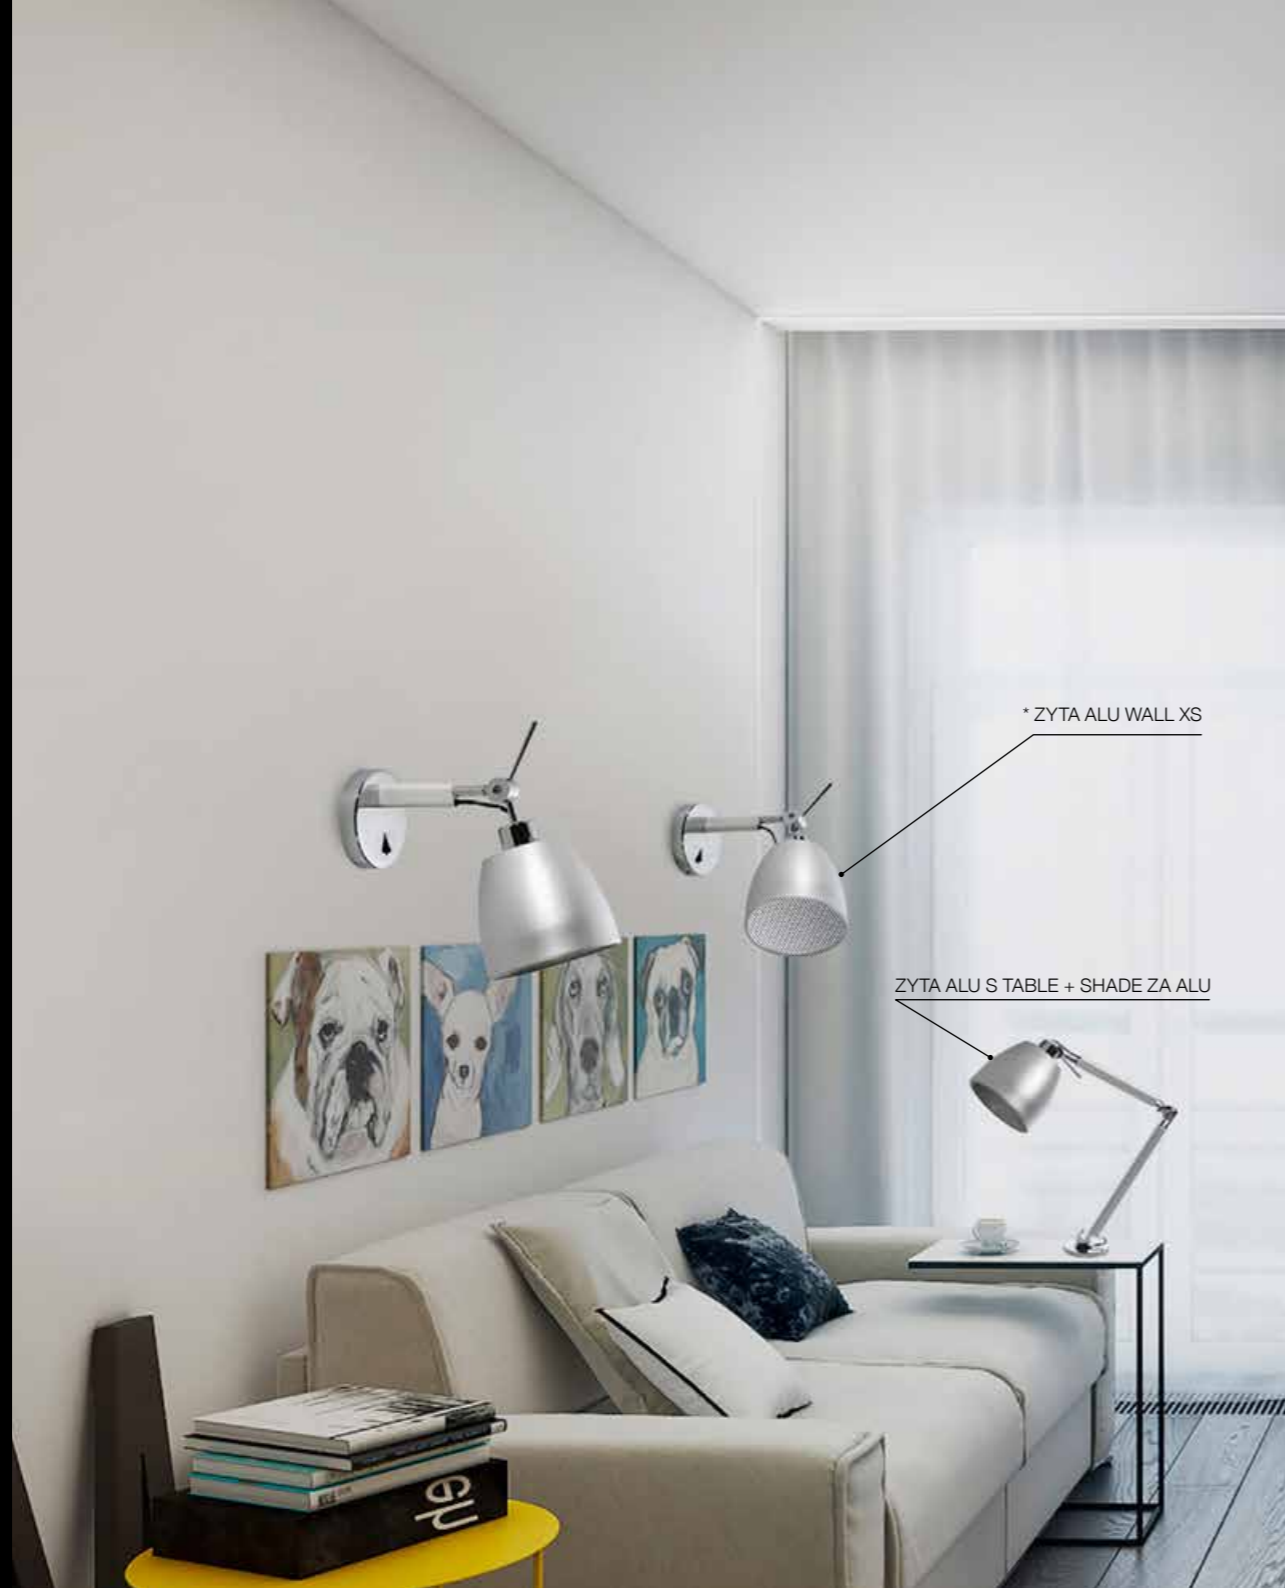

1 WHITE

2 BLACK

3 GRAY

4 ALUMINIUM

*Shades exchanging not available for this lamp

Zyta Alu Wall XS

- 1 AZ2414 (white)
- 2 AZ2413 (black)
- 3 AZ2479 (grey)
- 4 AZ2490 (aluminium)

1x E27 MAX 60W
fabric/ metal

* ZYTA ALU WALL XS

ZYTA ALU S TABLE + SHADE ZA ALU

Lamp bodies

+

Shades

=

Bodies + Shades

Zyta S
Pendant ALU

LAMP BODY
AZ2298

Shade ZF GR

- AZ2598 Ø 20 (grey)
- AZ2601 Ø 26 (grey)
- AZ2583 Ø 30 (grey)
- AZ2604 Ø 36 (grey)

Zyta S
Pendant ALU

LAMP BODY + SHADES
• AZ2298 + AZ2594 or
• AZ2298 + AZ2601 or
• AZ2298 + AZ2600 or
• AZ2298 + AZ2602