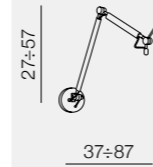

LAMP BODY
AZ2298

Shade ZF GR

- AZ2598 Ø 20 (grey)
- AZ2601 Ø 26 (grey)
- AZ2583 Ø 30 (grey)
- AZ2604 Ø 36 (grey)

Zyta S
Pendant ALU

LAMP BODY + SHADES
• AZ2298 + AZ2594 or
• AZ2298 + AZ2601 or
• AZ2298 + AZ2600 or
• AZ2298 + AZ2602

Zyta S Wall ALU

LAMP BODY
AZ2295

Shade ZF BK

- AZ2597 Ø 20 (black)
- AZ2600 Ø 26 (black)
- AZ2586 Ø 30 (black)
- AZ2603 Ø 36 (black)

Zyta S Wall ALU

LAMP BODY + SHADES
• AZ2295 + AZ2593 or
• AZ2295 + AZ2598 or
• AZ2295 + AZ2597 or
• AZ2295 + AZ2599