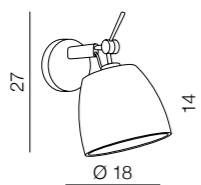

1 WHITE

2 BLACK

3 GRAY

4 ALUMINIUM

*Shades exchanging not available for this lamp

Zyta Alu Wall XS

- 1 AZ2414 (white)
- 2 AZ2413 (black)
- 3 AZ2479 (grey)
- 4 AZ2490 (aluminium)

1x E27 MAX 60W
fabric/ metal