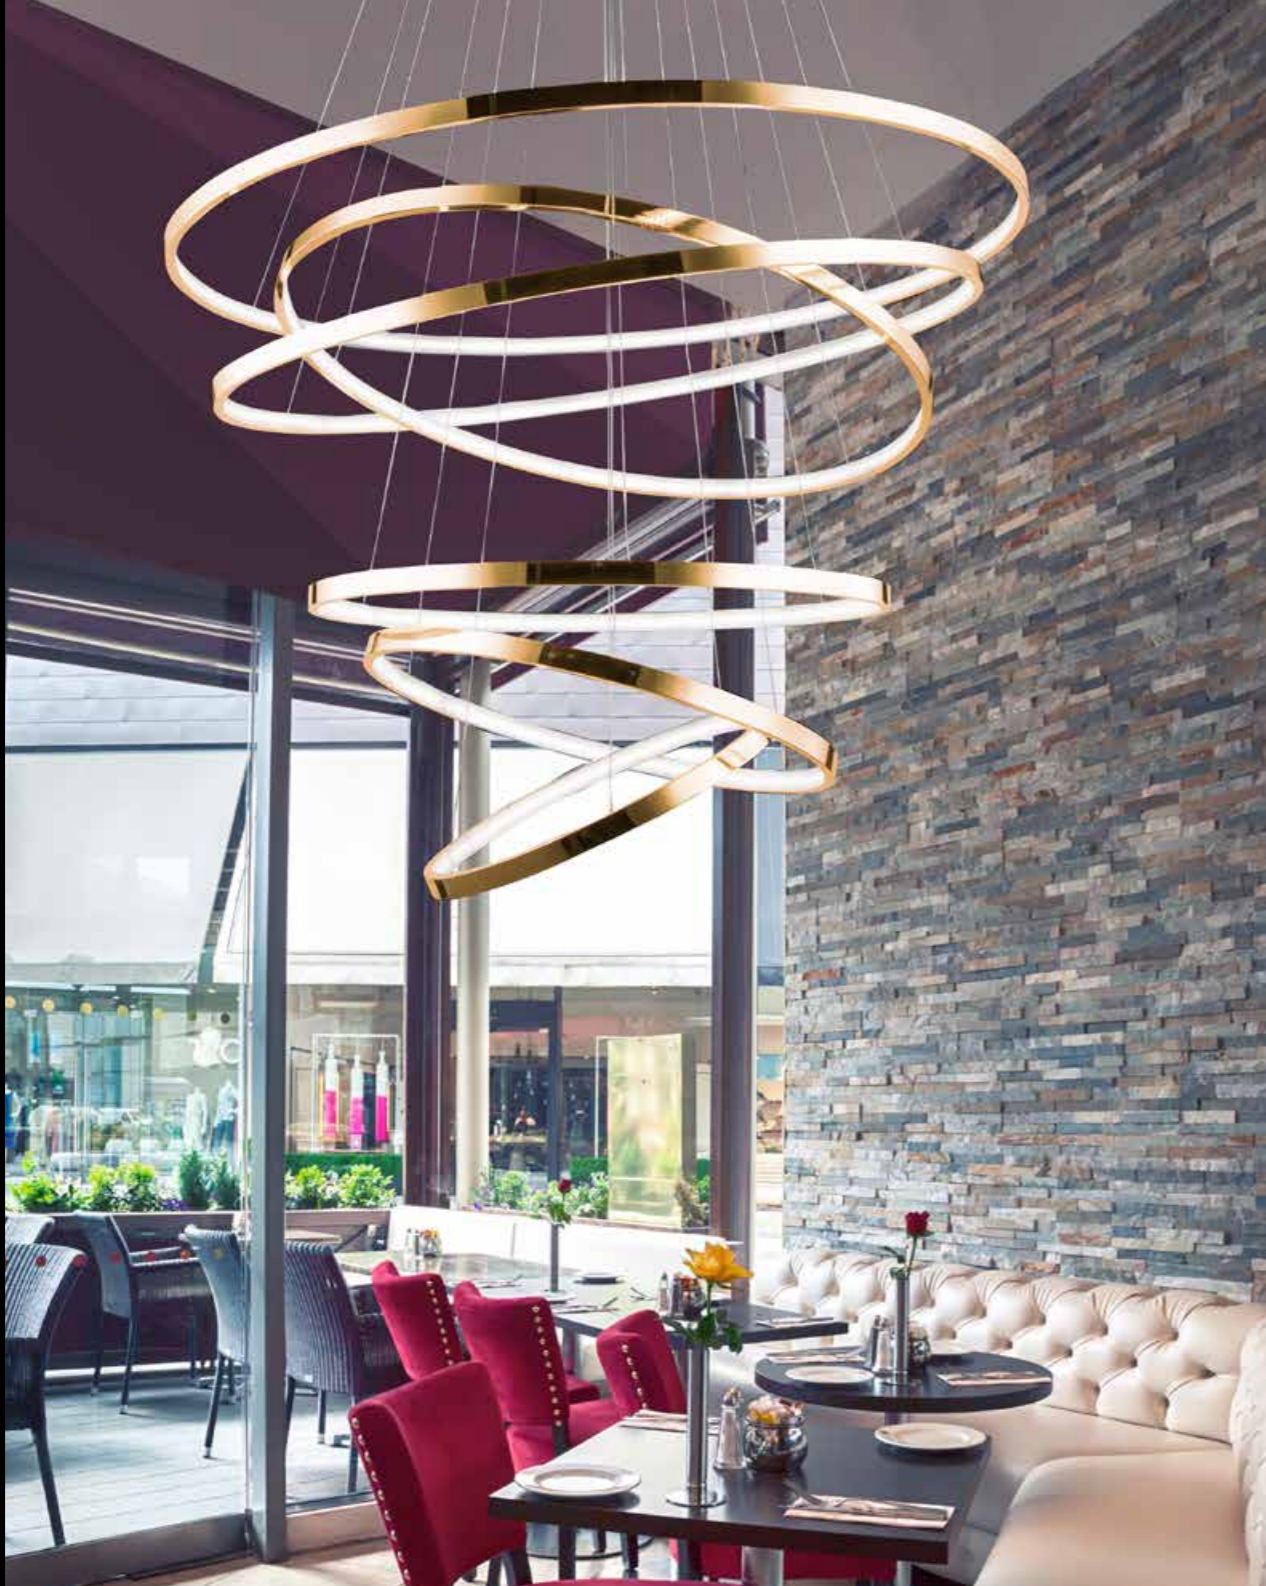

1 GOLD

2 BLACK

3 CHROME

Wheel 3 dimm **LED**

- 1 AZ2918 (gold)
- 2 AZ2920 (black)
- 3 AZ2989 (chrome)

LED 80W 4800lm dimm  
chrome/metal

Wheel 6 Long dimm **LED**

- 1 AZ2921 (gold)
- 2 AZ2923 (black)
- 3 AZ2990 (chrome)