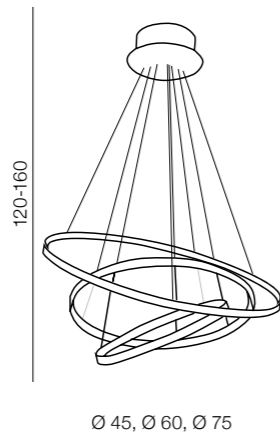

1 GOLD

2 BLACK

3 CHROME

Wheel 3 dimm **LED**

- 1 AZ2918 (gold)
- 2 AZ2920 (black)
- 3 AZ2989 (chrome)

LED 80W 4800lm dimm  
chrome/metal

Wheel 6 Long dimm **LED**

- 1 AZ2921 (gold)
- 2 AZ2923 (black)
- 3 AZ2990 (chrome)

LED 140W 8400lm dimm  
chrome/metal

READY DIMM POWER