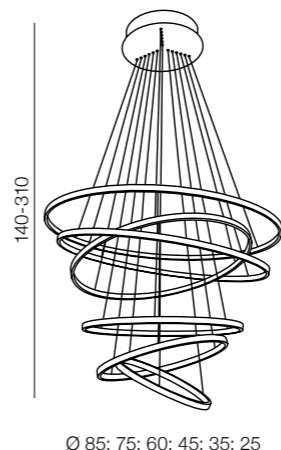

1 GOLD

2 BLACK

3 CHROME

Wheel 3 dimm **LED**

- 1 AZ2918 (gold)
- 2 AZ2920 (black)
- 3 AZ2989 (chrome)

LED 80W 4800lm dimm  
chrome/metal

Wheel 6 Long dimm **LED**

- 1 AZ2921 (gold)
- 2 AZ2923 (black)
- 3 AZ2990 (chrome)

LED 140W 8400lm dimm  
chrome/metal

READY DIMM POWER