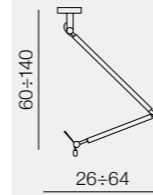

+

Shades

=

Bodies + Shades

Zyta S Pendant

LAMP BODY
AZ1845

Shade ZF GR

- AZ2598 Ø 20 (grey)
- AZ2601 Ø 26 (grey)
- AZ2583 Ø 30 (grey)
- AZ2604 Ø 36 (grey)