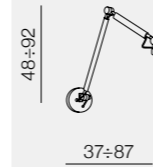

Zyta S Wall

LAMP BODY
AZ1844