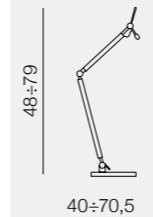

Zyta S Table

LAMP BODY
AZ1848