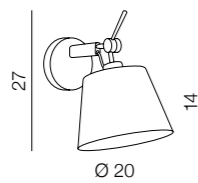

1 WHITE

2 BLACK

3 GREY

*Shades exchanging not available for this lamp

Zyta Wall XS

- 1 AZ1533 (white)
- 2 AZ1565 (black)
- 3 AZ2491 (grey)

1x E27 MAX 60W
fabric/ metal

Lamp bodies