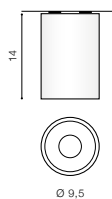

REMO

bulb not included

product code – look AZ	LED connect GU10 1x Max.50W
metal / aluminium	
IP20	installation place <input type="checkbox"/>
group energy label	

COLOUR / NEW INDEX NO.

- ALUMINIUM (ALU) **AZ0820**
- BLACK (BK) **AZ0818**
- WHITE (WH) **AZ0819**

REMO R

bulb not included

product code – look AZ	LED connect GU10 1x Max.50W
aluminium	
IP20	installation place <input type="checkbox"/>
group energy label	

COLOUR / NEW INDEX NO.

- ALUMINIUM (ALU) **AZ0821**
- BLACK (BK) **AZ0823**
- WHITE (WH) **AZ0822**
- GOLD (GO) **AZ0824**
- CHAMPAGNE (CHA) **AZ0825**
- CHROME (CH) **AZ0855**