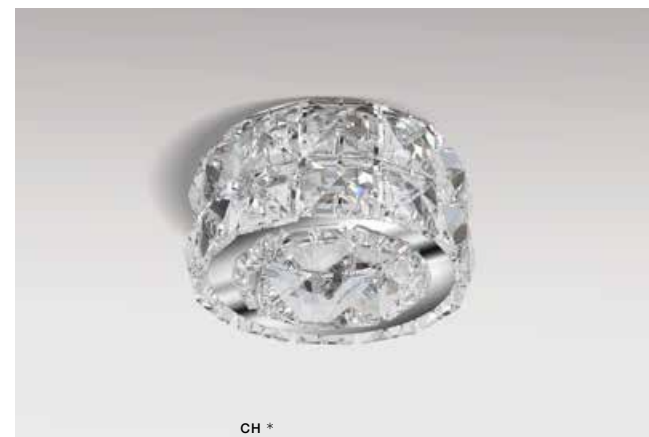

COLOUR / NEW INDEX NO.

CHROME (CH) **AZ1449**

Ø 10

GO *

ESTER 1

bulb not included

product code – look AZ	connect GU10 1x Max 50W	<input checked="" type="checkbox"/>
iron / crystal		
IP20	installation place	<input type="checkbox"/>
group energy label <input checked="" type="checkbox"/>	inlet opening	Ø 6,5cm <input type="checkbox"/>

COLOUR / NEW INDEX NO.

GOLD (GO) **AZ1450**

Ø 10

CH *

ESTER 2

bulb not included

product code – look AZ	connect GU10 1x Max 50W	<input checked="" type="checkbox"/>
iron / crystal		
IP20	installation place	<input type="checkbox"/>
group energy label <input checked="" type="checkbox"/>	inlet opening	Ø 6,5cm <input type="checkbox"/>

COLOUR / NEW INDEX NO.

CHROME (CH) **AZ1451**

GOLD (GO) **AZ2467**

Ø 10

CH

GO

* - EXPLANATION SHORTCUT PAGE 2 (E)