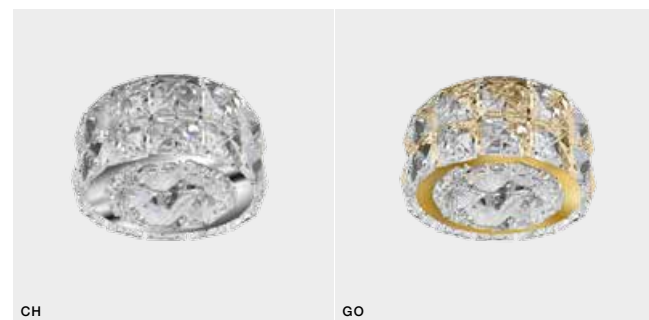

COLOUR / NEW INDEX NO.

CHROME (CH) **AZ1449**

Ø 10

GO *

ESTER 1

bulb not included

product code – look AZ	connect GU10 1x Max 50W	<input checked="" type="checkbox"/>
iron / crystal		
IP20	installation place	<input type="checkbox"/>
group energy label <input checked="" type="checkbox"/>	inlet opening	Ø 6,5cm <input type="checkbox"/>

COLOUR / NEW INDEX NO.

GOLD (GO) **AZ1450**

Ø 10

CH *

ESTER 2

bulb not included

product code – look AZ	connect GU10 1x Max 50W	<input checked="" type="checkbox"/>
iron / crystal		
IP20	installation place	<input type="checkbox"/>
group energy label <input checked="" type="checkbox"/>	inlet opening	Ø 6,5cm <input type="checkbox"/>

COLOUR / NEW INDEX NO.

CHROME (CH) **AZ1451**

GOLD (GO) **AZ2467**

Ø 10

CH

GO

* - EXPLANATION SHORTCUT PAGE 2 (E)