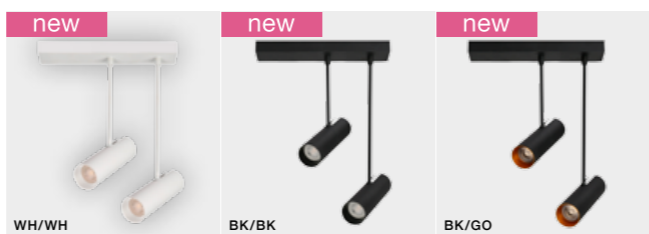

LENS 2

product code – look AZ	LED GU10 2xMax 35W	bulb not included <input checked="" type="checkbox"/>
aluminium		
IP20	installation place <input checked="" type="checkbox"/>	
group energy label		

COLOUR / NEW INDEX NO.

- WHITE / WHITE (WH/WH) **AZ3519**
- BLACK / BLACK (BK/BK) **AZ3520**
- BLACK / GOLD (BK/GO) **AZ3521**

AZZARDO PATENT EU

* - EXPLANATION SHORTCUT PAGE 310

ARO

product code – look AZ	connect GU10 1x Max 50W	bulb not included <input checked="" type="checkbox"/>
aluminium		
IP54	installation place <input checked="" type="checkbox"/>	
group energy label		

COLOUR / NEW INDEX NO.

- CHROME (CH) **AZ1360**
- WHITE (WH) **AZ2559**
- BLACK (BK) **AZ2558**