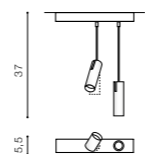

LENS 2

product code – look AZ	LED GU10 2xMax 35W	bulb not included <input checked="" type="checkbox"/>
aluminium		
IP20	installation place <input checked="" type="checkbox"/>	
group energy label		

COLOUR / NEW INDEX NO.

- WHITE / WHITE (WH/WH) **AZ3519**
- BLACK / BLACK (BK/BK) **AZ3520**
- BLACK / GOLD (BK/GO) **AZ3521**

AZZARDO PATENT EU

* - EXPLANATION SHORTCUT PAGE 310

ARO

product code – look AZ	connect GU10 1x Max 50W	bulb not included <input checked="" type="checkbox"/>
aluminium		
IP54	installation place <input checked="" type="checkbox"/>	
group energy label		