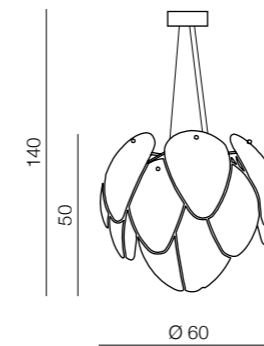

Antires

- 1 **AZ0472** (white)
- new 2 **AZ2996** (smoky)

E27 5x 40W only LED
metal/chrome/glass