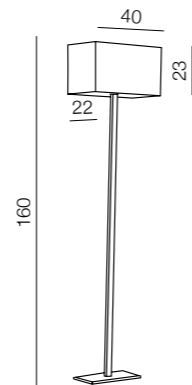

1 WHITE

2 BLACK

Martens Table

- 1 AZ1527 (white)
- 2 AZ1559 (black)

E27 1x Max 60W
metal/ fabric

Martens Floor

LAMP BODY + SHADE

E27 1x Max 60W
metal/ fabric

Lamp bodies

+

Shades

=

Bodies + Shades

Martens Floor

LAMP BODY
AZ1528

+