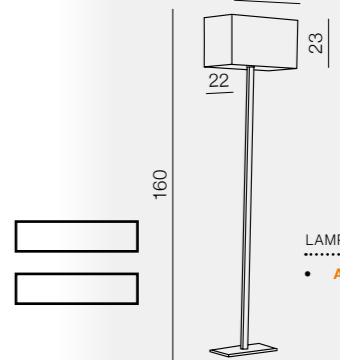

Lamp bodies

+

Shades

=

Bodies + Shades

Martens Floor

LAMP BODY
AZ1528

+

=

Martens Floor Shade

AZ1561..... (black)

+

=

Martens Floor Shade

AZ1560..... (white)

LAMP BODY + SHADES
• AZ1528 + AZ1561 or
+ AZ1560