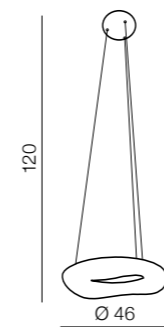

**Donut Pendant
CCT 46 LED**

AZ2672
LED integrated
LED 64W 5440lm
CCT 2700-6000K dimm
power dimmable
acryl