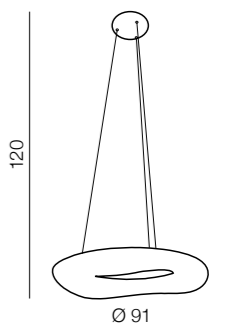

**Donut Pendant
CCT 91 LED**

AZ2675
LED integrated
LED 216W 18360lm
CCT 2700-6000K dimm
power dimmable
acryl