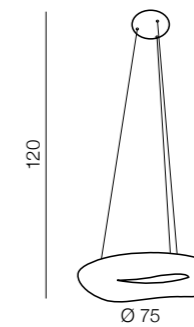

**Donut Pendant
CCT 75 LED**

AZ2674
LED integrated
LED 164W 13940lm
CCT 2700-6000K dimm
power dimmable
acryl