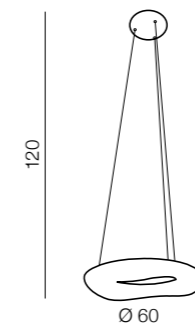

**Donut Pendant
CCT 60 LED**

AZ2673
LED integrated
LED 64W 5440lm
CCT 2700-6000K dimm
power dimmable
acryl