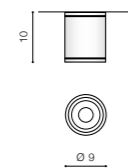

JOE TUBE DGR *

bulb not included	
product code – look AZ	LED GU10 1x MAX 35W
metal / glass	
IP54	installation place
group energy label	

COLOUR / NEW INDEX NO.

- DARK GREY (DGR) **AZ3313**
- BLACK (BK) **AZ3314**
- WHITE (WH) **AZ3315**
- BRIGHT GREY (BGR) **AZ3316**

JOE WALL 1 DGR *

bulb not included	
product code – look AZ	LED GU10 1x MAX 35W
metal / glass	
IP54	installation place
group energy label	

COLOUR / NEW INDEX NO.

- DARK GREY (DGR) **AZ3317**
- BLACK (BK) **AZ3318**

JOE WALL 2 BK *

bulb not included	
product code – look AZ	LED GU10 2x MAX 35W
metal / glass	
IP54	installation place
group energy label	

COLOUR / NEW INDEX NO.

- DARK GREY (DGR) **AZ3319**
- BLACK (BK) **AZ3320**