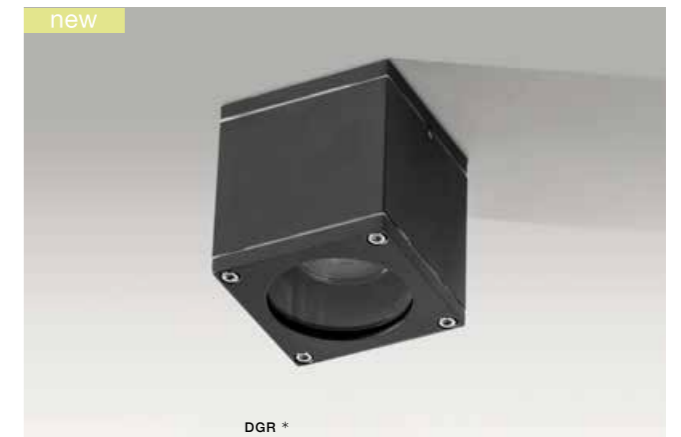

JOE TUBE DGR *

bulb not included	
product code – look AZ	LED GU10 1x MAX 35W
metal / glass	
IP54	installation place
group energy label	

COLOUR / NEW INDEX NO.

- DARK GREY (DGR) **AZ3313**
- BLACK (BK) **AZ3314**
- WHITE (WH) **AZ3315**
- BRIGHT GREY (BGR) **AZ3316**

JOE WALL 1 DGR *

bulb not included	
product code – look AZ	LED GU10 1x MAX 35W
metal / glass	
IP54	installation place
group energy label	

COLOUR / NEW INDEX NO.

- DARK GREY (DGR) **AZ3317**
- BLACK (BK) **AZ3318**

JOE WALL 2 BK *

bulb not included	
product code – look AZ	LED GU10 2x MAX 35W
metal / glass	
IP54	installation place
group energy label	

COLOUR / NEW INDEX NO.

- DARK GREY (DGR) **AZ3319**
- BLACK (BK) **AZ3320**

JOE SQUARE DGR *

bulb not included	
product code – look AZ	LED GU10 1x MAX 35W
metal / glass	
IP54	installation place
group energy label	

COLOUR / NEW INDEX NO.

- DARK GREY (DGR) **AZ3323**
- WHITE (WH) **AZ3324**