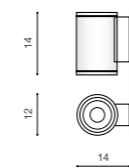

JOE TUBE DGR *

bulb not included	
product code – look AZ	LED GU10 1x MAX 35W
metal / glass	
IP54	installation place
group energy label	

COLOUR / NEW INDEX NO.

- DARK GREY (DGR) **AZ3313**
- BLACK (BK) **AZ3314**
- WHITE (WH) **AZ3315**
- BRIGHT GREY (BGR) **AZ3316**

JOE WALL 1 DGR *

bulb not included	
product code – look AZ	LED GU10 1x MAX 35W
metal / glass	
IP54	installation place
group energy label	

COLOUR / NEW INDEX NO.

- DARK GREY (DGR) **AZ3317**
- BLACK (BK) **AZ3318**