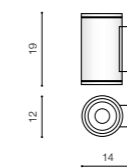

JOE WALL 1 DGR *

bulb not included	
product code – look AZ	LED GU10 1x MAX 35W
metal / glass	
IP54	installation place
group energy label	

COLOUR / NEW INDEX NO.

- DARK GREY (DGR) **AZ3317**
- BLACK (BK) **AZ3318**

JOE WALL 2 BK *

bulb not included	
product code – look AZ	LED GU10 2x MAX 35W
metal / glass	
IP54	installation place
group energy label	

COLOUR / NEW INDEX NO.

- DARK GREY (DGR) **AZ3319**
- BLACK (BK) **AZ3320**