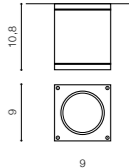

* - EXPLANATION SHORTCUT PAGE 2 (E)