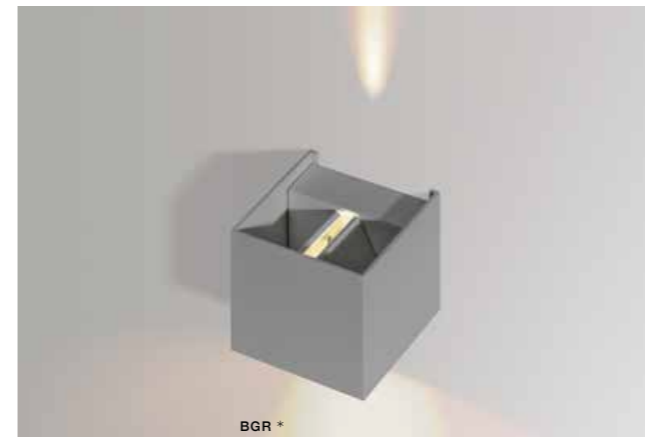

GINNA 3 LED integrated

product code – look AZ	LED 6W 480lm 3000K	LED
aluminium		
IP54	installation place	
group energy label EE 7		

COLOUR / NEW INDEX NO.

- BLACK (BK) **AZ3484**
- GOLD (GO) **AZ3485**

GAMBINO LED integrated

product code – look AZ	LED 6W 480 lm 3000K	LED
metal / aluminium		
IP54	installation place	
group energy label EE 4		

COLOUR / NEW INDEX NO.

- WHITE (WH) **AZ0950**
- BRIGHT GREY (BGR) **AZ0958**
- DARK GREY (DGR) **AZ0957**

TWO ADJUSTABLE LIGHT ANGLE TILT 90°

GAMBINO 2 LED integrated

product code – look AZ	LED x2 6W 480 lm 3000K	LED
metal / aluminium		
IP54	installation place	
group energy label EE 4		

COLOUR / NEW INDEX NO.

- WHITE (WH) **AZ1882**

EIGHT ADJUSTABLE LIGHT ANGLE TILT 90°

* - EXPLANATION SHORTCUT PAGE 2 (E)