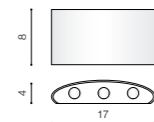

GINNA 3 LED integrated

product code – look AZ	LED 6W 480lm 3000K	LED
aluminium		
IP54	installation place	
group energy label EE 7		

COLOUR / NEW INDEX NO.

- BLACK (BK) **AZ3484**
- GOLD (GO) **AZ3485**

GAMBINO LED integrated