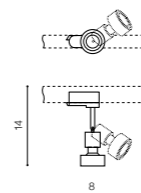

JERRY TRACK

Exposed downlights

JERRY TRACK

bulb not included ☒

product code – look AZ	connect 1x ES111 MAX 50W	☒
metal / aluminium		
IP20	installation place – track 3 x line	☒
group energy label		

COLOUR / NEW INDEX NO.

- ☐ WHITE (WH) **AZ2459**
- ☒ BLACK (BK) **AZ2458**

* - EXPLANATION SHORTCUT PAGE 2 (E)

JANE TRACK

Exposed downlights

JANE TRACK

bulb not included ☒

product code – look AZ	connect GU10 1x Max 50W	☒
metal / aluminium		
IP20	installation place – track 3 x line	☒
group energy label		

COLOUR / NEW INDEX NO.

- ☐ WHITE (WH) **AZ2460**
- ☒ BLACK (BK) **AZ2457**

WH

BK