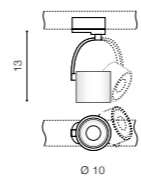

BROSS ARM TRACK

Exposed downlights

BROSS ARM TRACK

product code – look AZ	LED GU10 1xMax 35W	bulb not included <input checked="" type="checkbox"/>
aluminium		
IP20	installation place: Track Electric 3 Line	<input checked="" type="checkbox"/>
group energy label		

- COLOUR / NEW INDEX NO.
- WHITE (WH) **AZ3500**
 - BLACK (BK) **AZ3501**

COSTA ARM TRACK

Exposed downlights

COSTA ARM TRACK

product code – look AZ	LED 12W 1020lm 3000K	LED integrated <input checked="" type="checkbox"/>
aluminium		
IP20	installation place: Track Electric 3 Line	<input checked="" type="checkbox"/>
group energy label		