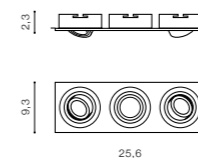

* - EXPLANATION SHORTCUTS PAGE 2 (E)

CARO SQUARE

bulb not included

product code – look AZ	connect GU10 1x Max 50W
metal / aluminium	
IP20	installation place
group energy label	inlet opening Ø 8cm

COLOUR / NEW INDEX NO.

- ALUMINIUM (ALU) **AZ2435**
- BLACK (BK) **AZ2434**
- WHITE (WH) **AZ2433**

CARO 3 SQUARE

bulb not included

product code – look AZ	connect GU10 3x Max 50W
metal / aluminium	
IP20	installation place
group energy label	inlet opening 8x24 cm

COLOUR / NEW INDEX NO.

- ALUMINIUM (ALU) **AZ2441**
- BLACK (BK) **AZ2440**
- WHITE (WH) **AZ2439**

CARO 2 SQUARE

bulb not included

product code – look AZ	connect GU10 2x Max 50W
metal / aluminium	
IP20	installation place
group energy label	inlet opening 8x16 cm

COLOUR / NEW INDEX NO.

- ALUMINIUM (ALU) **AZ2438**
- BLACK (BK) **AZ2437**
- WHITE (WH) **AZ2436**

CARO 4 SQUARE

bulb not included

product code – look AZ	connect GU10 4x Max 50W
metal / aluminium	
IP20	installation place
group energy label	inlet opening 16x16 cm