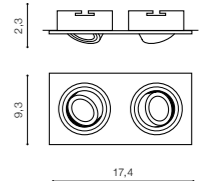

* - EXPLANATION SHORTCUTS PAGE 2 (E)

CARO SQUARE

bulb not included

product code – look AZ	connect GU10 1x Max 50W
metal / aluminium	
IP20	installation place
group energy label	inlet opening Ø 8cm

COLOUR / NEW INDEX NO.

- ALUMINIUM (ALU) **AZ2435**
- BLACK (BK) **AZ2434**
- WHITE (WH) **AZ2433**

CARO 3 SQUARE

bulb not included

product code – look AZ	connect GU10 3x Max 50W
metal / aluminium	
IP20	installation place
group energy label	inlet opening 8x24 cm

COLOUR / NEW INDEX NO.

- ALUMINIUM (ALU) **AZ2441**
- BLACK (BK) **AZ2440**
- WHITE (WH) **AZ2439**

CARO 2 SQUARE

bulb not included

product code – look AZ	connect GU10 2x Max 50W
metal / aluminium	
IP20	installation place
group energy label	inlet opening 8x16 cm

COLOUR / NEW INDEX NO.

- ALUMINIUM (ALU) **AZ2438**
- BLACK (BK) **AZ2437**
- WHITE (WH) **AZ2436**

CARO 4 SQUARE

bulb not included

product code – look AZ	connect GU10 4x Max 50W
metal / aluminium	
IP20	installation place
group energy label	inlet opening 16x16 cm