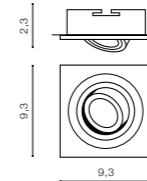

CARO R

bulb not included

product code – look AZ	connect GU10 1x Max 50W
metal / aluminium	
IP20	installation place
group energy label	inlet opening Ø 7cm

COLOUR / NEW INDEX NO.

- ALUMINIUM (ALU) **AZ2432**
- BLACK (BK) **AZ2431**
- WHITE (WH) **AZ2430**

* - EXPLANATION SHORTCUTS PAGE 2 (E)

CARO SQUARE

bulb not included

product code – look AZ	connect GU10 1x Max 50W
metal / aluminium	
IP20	installation place
group energy label	inlet opening Ø 8cm

COLOUR / NEW INDEX NO.

- ALUMINIUM (ALU) **AZ2435**
- BLACK (BK) **AZ2434**
- WHITE (WH) **AZ2433**

CARO 3 SQUARE

bulb not included

product code – look AZ	connect GU10 3x Max 50W
metal / aluminium	
IP20	installation place
group energy label	inlet opening 8x24 cm

COLOUR / NEW INDEX NO.

- ALUMINIUM (ALU) **AZ2441**
- BLACK (BK) **AZ2440**
- WHITE (WH) **AZ2439**

CARO 2 SQUARE

bulb not included

product code – look AZ	connect GU10 2x Max 50W
metal / aluminium	
IP20	installation place
group energy label	inlet opening 8x16 cm