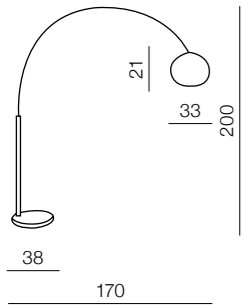

Tosca

298

Tosca

AZ0022

E27 1x 60W
metal/glass/marble
satin nickel/white

Ariana

299

new

Ariana

- 1 **AZ0002** (black)
- new 2 **AZ3071** (white)

E27 1x 60W only LED
metal/fabric

1 BLACK new 2 WHITE