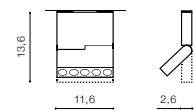

COLOUR / NEW INDEX NO.

- ☐ WHITE (WH) **AZ3488**
- ☒ BLACK (BK) **AZ3489**

LEON 5 TRACK

LED integrated	
product code – look AZ	LED 12W 1020lm 3000K
aluminium	
IP20	installation place: Track Electric 3 Line
group energy label