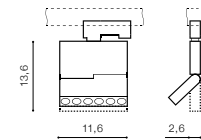

* - EXPLANATION SHORTCUT

TRACK SET (1m, 1,5m, 2m) WITH THE END POWER + END CAP (ALL INCLUDED)

- TRACK SET 1m (BLACK) **AZ2987**
- TRACK SET 1m (WHITE) **AZ2991**
- TRACK SET 1,5m (BLACK) **AZ3001**
- TRACK SET 1,5m (WHITE) **AZ3002**
- TRACK SET 2m (BLACK) **AZ2992**
- TRACK SET 2m (WHITE) **AZ2988**