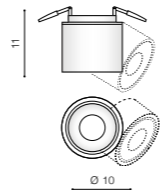

WH / WH \*

BK / BK \*

**COSTA**

LED integrated

product code – look <b>AZ</b>	LED 12W 1020lm 3000K	
aluminium		
IP20	installation place	
group energy label		

COLOUR / NEW INDEX NO.

- WHITE/WHITE (WH/WH) . . . . . **AZ2856**
- BLACK/BLACK (BK/BK) . . . . . **AZ2857**

**COSTA SPOT**

LED integrated

product code – look <b>AZ</b>	LED 12W 1020lm 3000K	
aluminium		
IP20	installation place	
group energy label	inlet opening	

COLOUR / NEW INDEX NO.

- WHITE/WHITE (WH/WH) . . . . . **AZ2705**
- BLACK/BLACK (BK/BK) . . . . . **AZ2706**