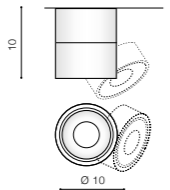

WH / WH \*

BK / BK \*

**COSTA**

LED integrated

product code – look <b>AZ</b>	LED 12W 1020lm 3000K	
aluminium		
IP20	installation place	
group energy label		

COLOUR / NEW INDEX NO.

- WHITE/WHITE (WH/WH) . . . . . **AZ2856**
- BLACK/BLACK (BK/BK) . . . . . **AZ2857**

**COSTA SPOT**

LED integrated

product code – look <b>AZ</b>	LED 12W 1020lm 3000K	
aluminium		
IP20	installation place	
group energy label	inlet opening	

COLOUR / NEW INDEX NO.

- WHITE/WHITE (WH/WH) . . . . . **AZ2705**
- BLACK/BLACK (BK/BK) . . . . . **AZ2706**

BK / BK \*

**COSTA ARM**

LED integrated

product code – look <b>AZ</b>	LED 12W 1020lm 3000K	
aluminium		
IP20	installation place	
group energy label		

COLOUR / NEW INDEX NO.

- WHITE/WHITE (WH/WH) . . . . . **AZ2703**
- BLACK/BLACK (BK/BK) . . . . . **AZ2702**