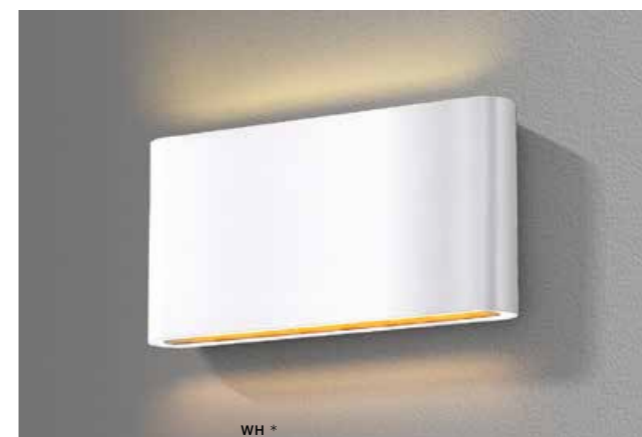

RIMINI 1

bulb not included

product code – look AZ	connect GU10 1x MAX 35W
aluminium	
IP54	installation place
group energy label	

COLOUR / NEW INDEX NO.

- DARK GREY (DGR) **AZ2176**
- WHITE (WH) **AZ2175**

RIMINI 2

bulb not included

product code – look AZ	connect GU10 2x MAX 35W
aluminium	
IP54	installation place
group energy label	

COLOUR / NEW INDEX NO.

- DARK GREY (DGR) **AZ2178**
- WHITE (WH) **AZ2177**

CREMONA S

LED integrated

product code – look AZ	LED 6W 340lm 3000K
aluminium	
IP54	installation place
group energy label	

COLOUR / NEW INDEX NO.

- DARK GREY (DGR) **AZ2180**
- WHITE (WH) **AZ2179**

CREMONA M