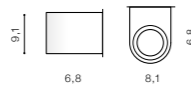

RIMINI 1

bulb not included

product code – look AZ	connect GU10 1x MAX 35W
aluminium	
IP54	installation place
group energy label	

COLOUR / NEW INDEX NO.

- DARK GREY (DGR) **AZ2176**
- WHITE (WH) **AZ2175**