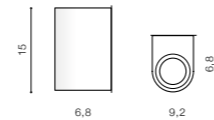

CREMONA S

LED integrated

product code – look AZ	LED 6W 340lm 3000K
aluminium	
IP54	installation place
group energy label	

COLOUR / NEW INDEX NO.

- ☒ DARK GREY (DGR) **AZ2180**
- ☐ WHITE (WH) **AZ2179**