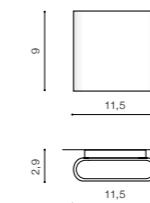

CREMONA M

LED integrated

product code – look AZ	LED 10W 467lm 3000K
aluminium	
IP54	installation place
group energy label	

COLOUR / NEW INDEX NO.

- ☒ DARK GREY (DGR) **AZ2182**
- ☐ WHITE (WH) **AZ2181**