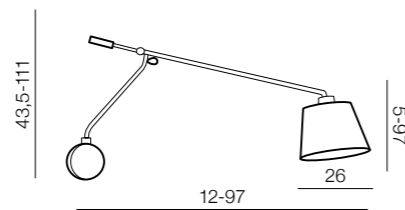

SEVILLA + SHADE ZF WH

Sevilla

LAMP BODY + ZF OR DS
SHADES

1x E27 MAX 60W
metal/fabric

Lamp bodies

+

Shades

=

Bodies + Shades

 <p>Sevilla LAMP BODY AZ2610</p>	+	 <p>Shade ZF WH AZ2599 Ø 20 (white) AZ2602 Ø 26 (white) AZ2588 Ø 30 (white) AZ2605 Ø 36 (white)</p>	=	 <p>Sevilla LAMP BODY + SHADES</p> <ul style="list-style-type: none"> • AZ2610 + AZ2602 or • AZ2610 + AZ2600 or • AZ2610 + AZ2601 or • AZ2610 + AZ2609
	+	 <p>Shade ZF BK AZ2597 Ø 20 (black) AZ2600 Ø 26 (black) AZ2586 Ø 30 (black) AZ2603 Ø 36 (black)</p>	=	
	+	 <p>Shade ZF GR AZ2598 Ø 20 (grey) AZ2601 Ø 26 (grey) AZ2583 Ø 30 (grey) AZ2604 Ø 36 (grey)</p>	=	
	+	 <p>Shade DS 43 WH AZ2609 Ø 43 (white)</p>	=	