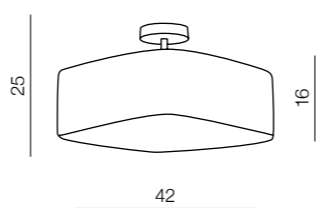

**Sugar 52**

**AZ0448**

E27 4x 60W  
acryl/chrome/clear

**Sugar 52 top**

**AZ0450**

E27 4x 60W  
acryl/chrome/clear

**Sugar 42 top**

**AZ0449**

E27 4x 60W  
acryl/chrome/clear

**Milo XL**

- new 1** AZ3331 (black)
- new 2** AZ3330 (white)
- new 3** AZ3332 (grey)

E27 4x MAX 60W only LED  
metal/fabric/acryl

**Milo**

- 1** AZ2317 (black)
- 2** AZ2318 (white)
- 3** AZ2319 (grey)