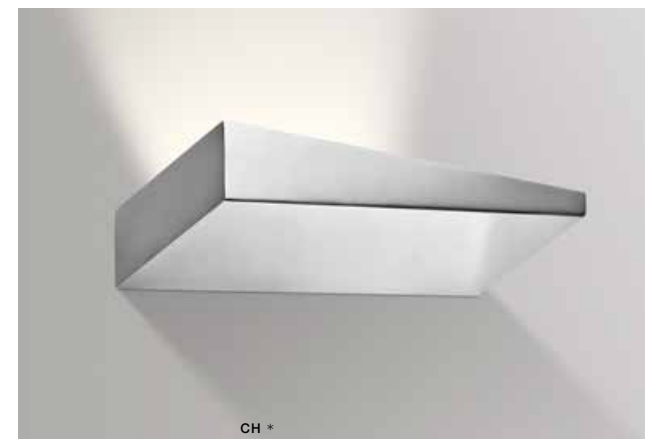

COLOUR / NEW INDEX NO.

- ALUMINIUM (ALU) **AZ0862**
- WHITE (WH) **AZ0863**

* - EXPLANATION SHORTCUT PAGE 2 (E)

VIALETTO L

LED integrated

product code – look AZ	LED 12W 965 lm 3000K	<input checked="" type="checkbox"/>
metal / aluminium		
IP20	installation place	<input checked="" type="checkbox"/>
group energy label <input type="checkbox"/>		

COLOUR / NEW INDEX NO.

- BLACK (BK) **AZ0573**
- WHITE (WH) **AZ0572**
- CHROME (CH) **AZ0574**

VIALETTO R

LED integrated

product code – look AZ	LED 12W 965 lm 3000K	<input checked="" type="checkbox"/>
metal / aluminium		
IP20	installation place	<input checked="" type="checkbox"/>
group energy label <input type="checkbox"/>		