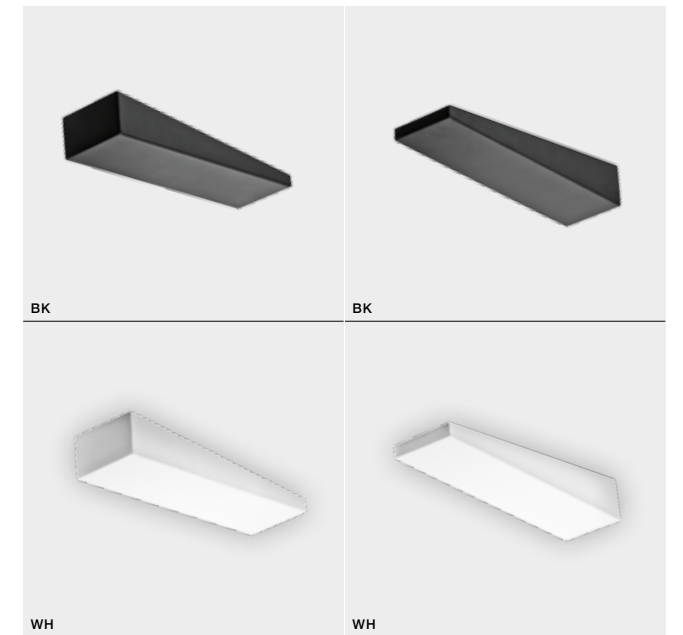

COLOUR / NEW INDEX NO.

- ALUMINIUM (ALU) **AZ0862**
- WHITE (WH) **AZ0863**

* - EXPLANATION SHORTCUT PAGE 2 (E)

VIALETTO L

LED integrated

product code – look AZ	LED 12W 965 lm 3000K	<input checked="" type="checkbox"/>
metal / aluminium		
IP20	installation place	<input checked="" type="checkbox"/>
group energy label <input type="checkbox"/>		

COLOUR / NEW INDEX NO.

- BLACK (BK) **AZ0573**
- WHITE (WH) **AZ0572**
- CHROME (CH) **AZ0574**

VIALETTO R

LED integrated

product code – look AZ	LED 12W 965 lm 3000K	<input checked="" type="checkbox"/>
metal / aluminium		
IP20	installation place	<input checked="" type="checkbox"/>
group energy label <input type="checkbox"/>		