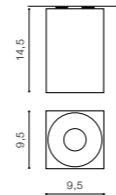

HUGO

bulb not included

product code – look AZ	LED connect GU10 1x Max.50W
metal / aluminium	
IP20	installation place <input type="checkbox"/>
group energy label <input type="checkbox"/>	

COLOUR / NEW INDEX NO.

- ALUMINIUM (ALU) **AZ0828**
- BLACK (BK) **AZ0826**
- WHITE (WH) **AZ0827**

HUGO R

bulb not included

product code – look AZ	LED connect GU10 1x Max.50W
aluminium	
IP20	installation place <input type="checkbox"/>
group energy label <input type="checkbox"/>	