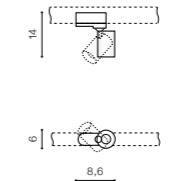

* - EXPLANATION SHORTCUT PAGE 2 (E)