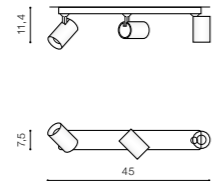

EXO

Exposed downlights

WH *

WH

BK

EXO 3

bulb not included

product code – look AZ	LED connect GU10 3x Max 35W	
aluminium		
IP20	installation place	
group energy label		

COLOUR / NEW INDEX NO.

- BLACK (BK) **AZ3197**
- WHITE (WH) **AZ3198**

EXO TRACK

Exposed downlights

BK *

EXO TRACK

bulb not included

product code – look AZ	LED connect GU10 3x Max 35W	
aluminium		
IP20	installation place: Track Electric 3 Line	
group energy label		